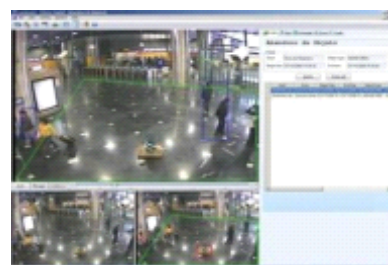

## Weibridge X9-SA Use Cases

**Perimeter Monitoring**

**Facility Protection**

**Asset Protection**

## X9-SA Applications

- Providing a "Virtual Fence"
- Monitor Sensitive & Secured Areas
- Set Trespass Areas based on Shift Times
- Executive Offices / Storage Areas
- Force Multiplier for On-site Guards
- Transportation  
Airports, Subways, Trains & Buses