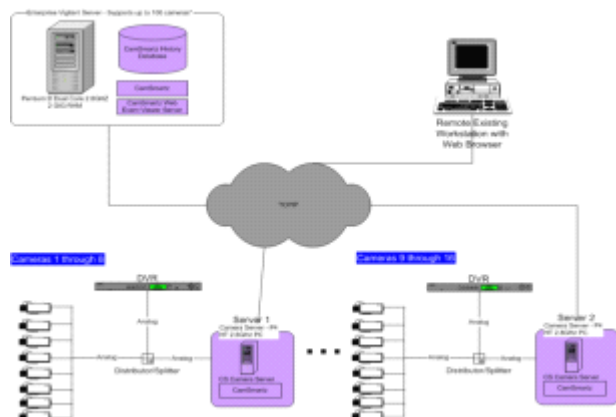

X9-SA Architecture

Hardware Platforms

X9-SA PC Hardware Platform

- Processor—Intel P4 w/ Dual Core
- Windows XP, 1GB RAM

Weibridge X8-WB DSP Smart Encoder Platform

- One Channel TI DM6446 Analytics Processor
- Analog output, H.264, MJPEG Stream Output

RESOLUTION	PAL	NTSC	#Chan./PC-CPU
FDI Square Pixel	640x576	640x480	2-4 Channels
HDI	352x576	352x480	1-8 Channels
SIF	352x288	352x240	1-8 Channels
SIF Square Pixel	N/A	320x240	1-8 Channels

About Weibridge

Weibridge is a leading provider of Advanced Video Analytics solutions for security and consumer behavior analysis applications. We specialize in diverse DSP application of Advanced Video Analytics software. We remain an innovative developer of video algorithm libraries and data mining technologies. Our applied solutions provide security professionals situational awareness and pertinent video information by utilizing the newest video automation techniques available in the CCTV market. Through real-time analysis of video feeds, Weibridge puts actionable information in the hands of those who need it and can use it most.

US Office

Inner Harbor Center, 8th Floor, 400 East Pratt Street, Baltimore, MD 21202, USA
Tel: (301)880.0555

China Office

Suite B, Floor 33, No. 18, North CaoXi Road, Shanghai, China 200030
Tel: (21) 5459.0958
Fax: (21) 5459.0010

E-mail:

Sales: sales1@weibridge.com
support: support1@weibridge.com
General Enquiries: general1@weibridge.com
www.weibridge.com